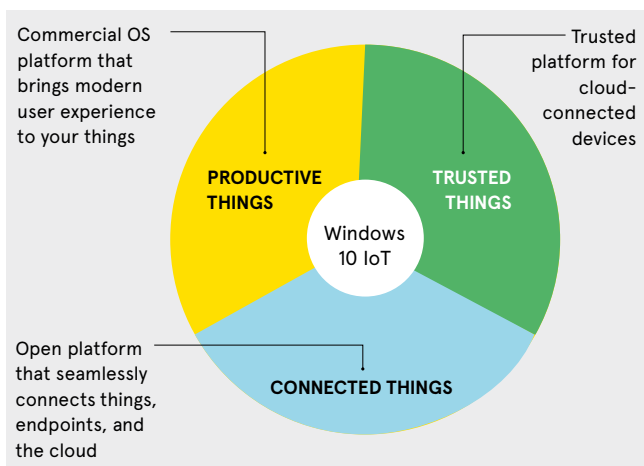

Windows 10 IoT Enterprise

Windows 10 IoT LTSC and SAC: new features and a scaled pricing model. This document is to give a brief overview.

WINDOWS 10 IoT

Designed for smart things that bring intelligence to the edge.

VALUE-BASED PRICING

The 2019 version price model is based on a value-based model, depending on CPU performance.

3 levels are available:

- Windows 10 IoT Enterprise "Entry"
- Windows 10 IoT Enterprise "Value"
- Windows 10 IoT Enterprise "High End"

The difference is in the servicing:

- **LTSC** (Long Term Service Channel): No automatic feature updates, only security updates. LTSC version is supported 10 years from release.
- **SAC** (Semi-Annual Channel): Feature updates (branches) can be delayed twice, but will be installed. Gives user the possibility to test and verify updates before install.